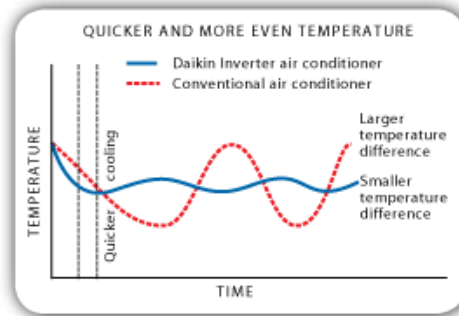

make our units quieter, more energy efficient, and easier to control.

An easy-to-operate remote control and programmable settings help to ensure the temperature in your home is just the way you like it, when you like it.

Daikin's Inverter Difference

Daikin Inverter air conditioners are more powerful, however, they are also more energy efficient than conventional, non-inverter models. Conventional air conditioners operate at a fixed speed, delivering a fixed amount of cooling and heating. While trying to maintain a set temperature they operate on a 'stop/start' principle.

A Daikin Inverter has a more advanced technology that operates differently. It works like the accelerator of a car, gently increasing or decreasing power. It reaches the desired temperature quicker and steadily maintains it without wild fluctuations. That means uninterrupted comfort and significant savings on running costs.